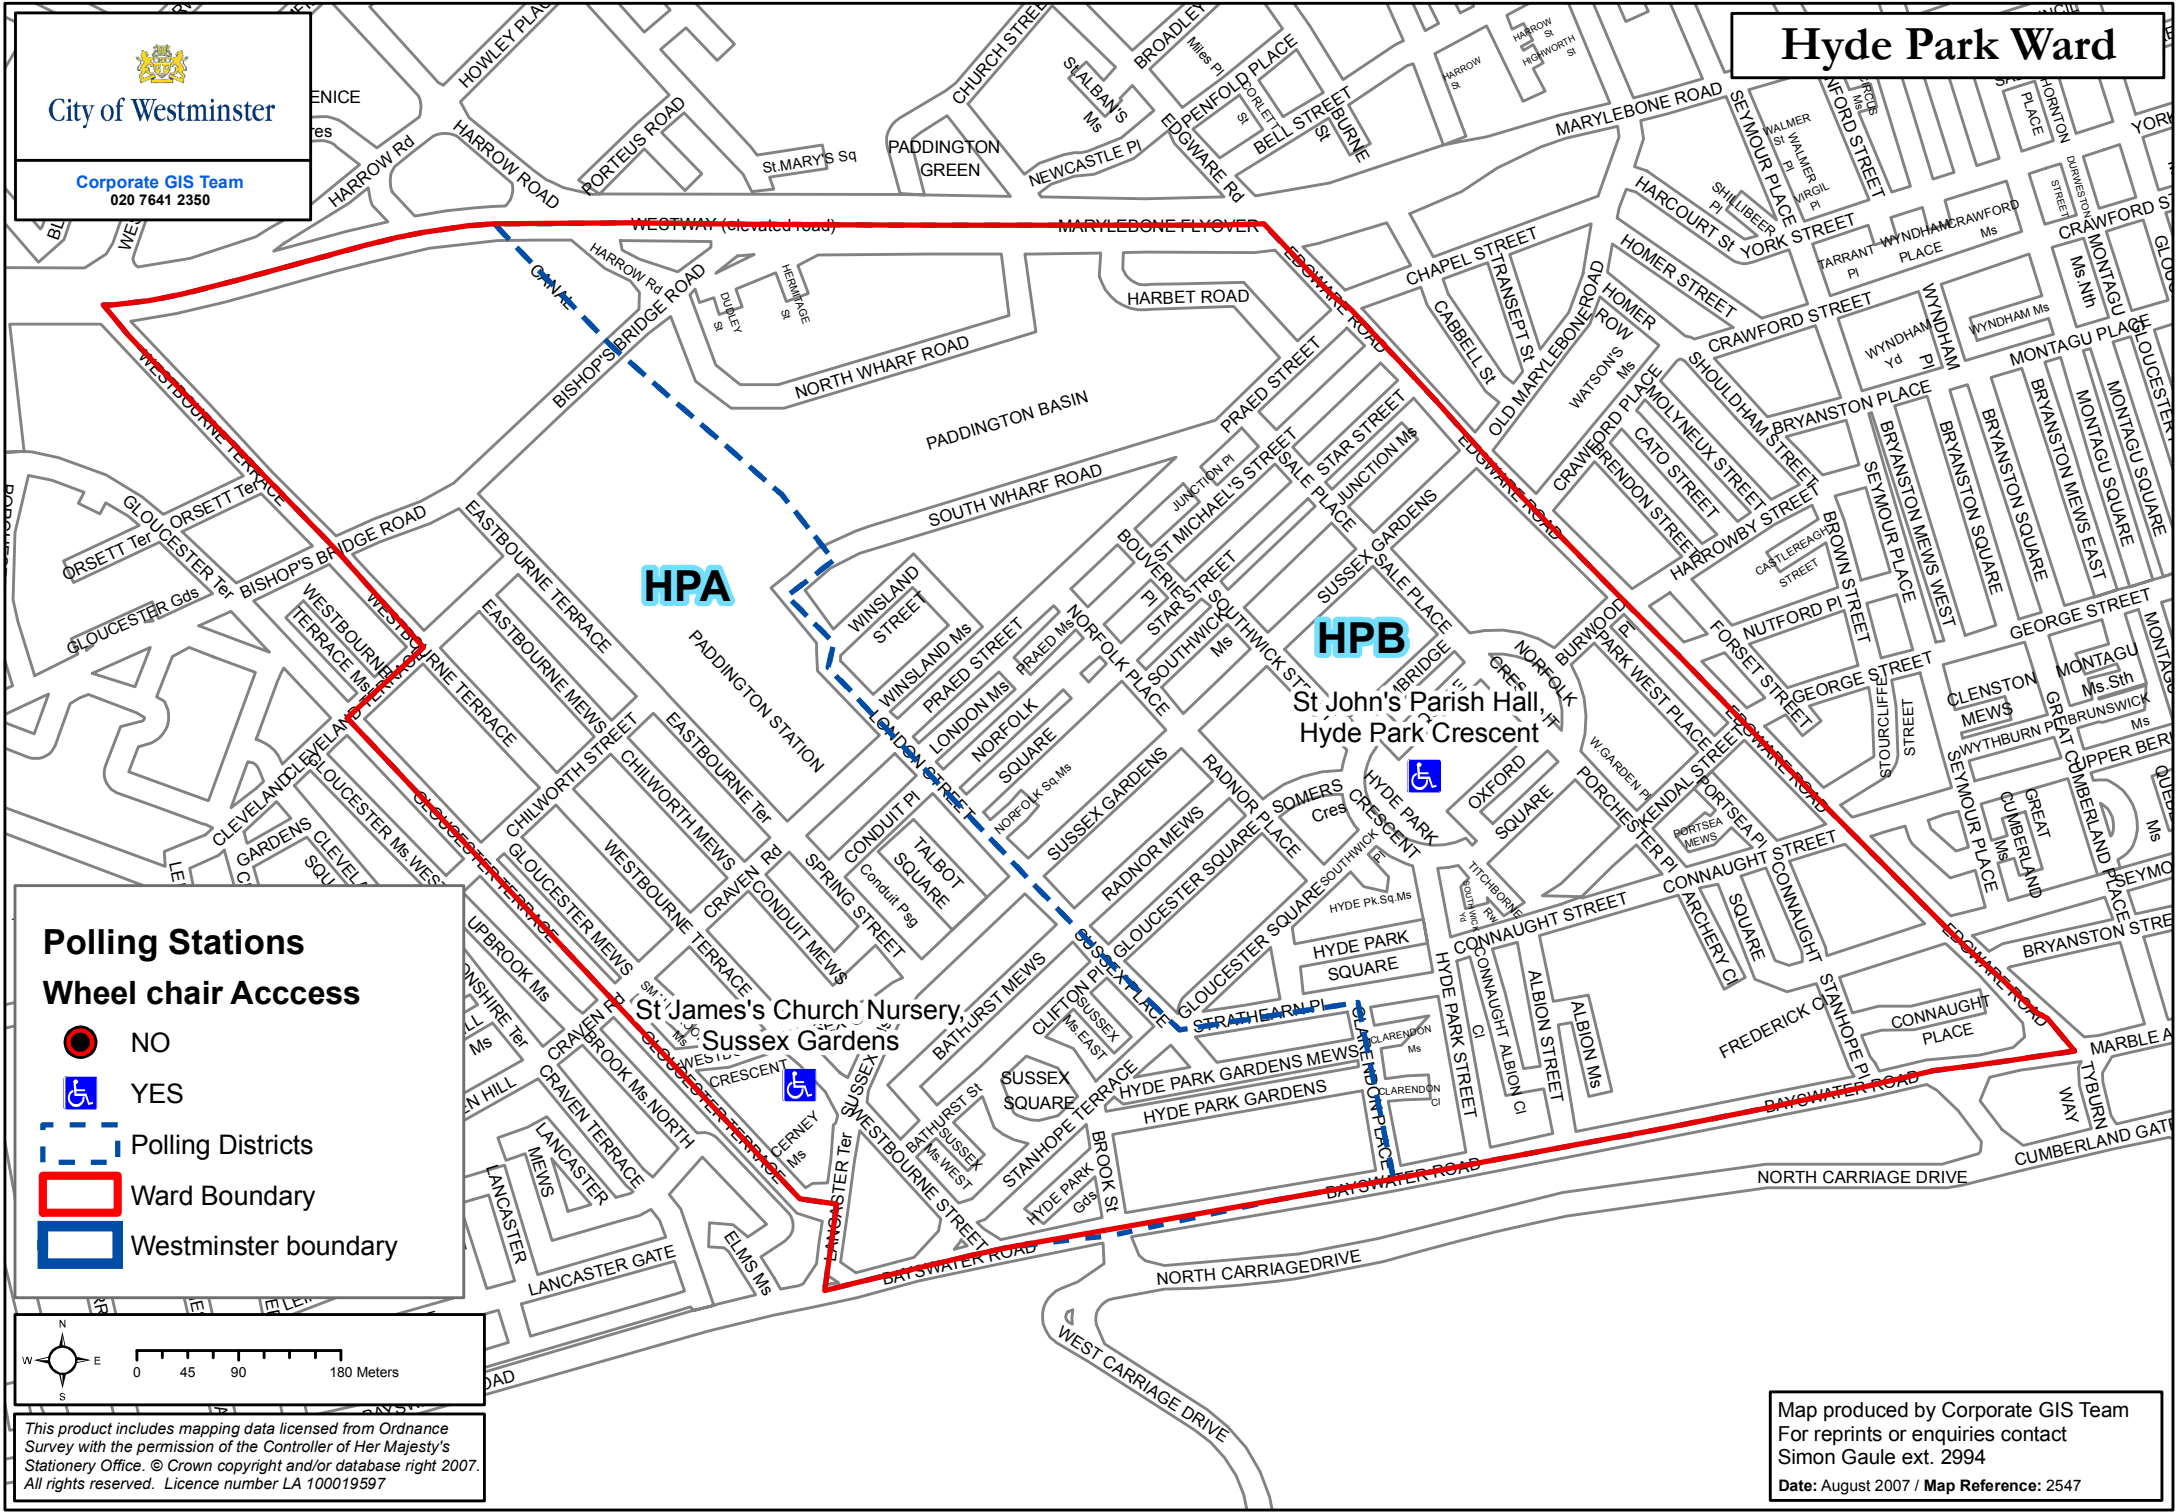

Hyde Park Ward

City of Westminster
Corporate GIS Team
020 7641 2350

Polling Stations

Wheel chair Access

-  NO
-  YES
-  Polling Districts
-  Ward Boundary
-  Westminster boundary

This product includes mapping data licensed from Ordnance Survey with the permission of the Controller of Her Majesty's Stationary Office. © Crown copyright and/or database right 2007. All rights reserved. Licence number LA 100019597

Map produced by Corporate GIS Team
For reprints or enquiries contact
Simon Gaule ext. 2994
Date: August 2007 / Map Reference: 2547